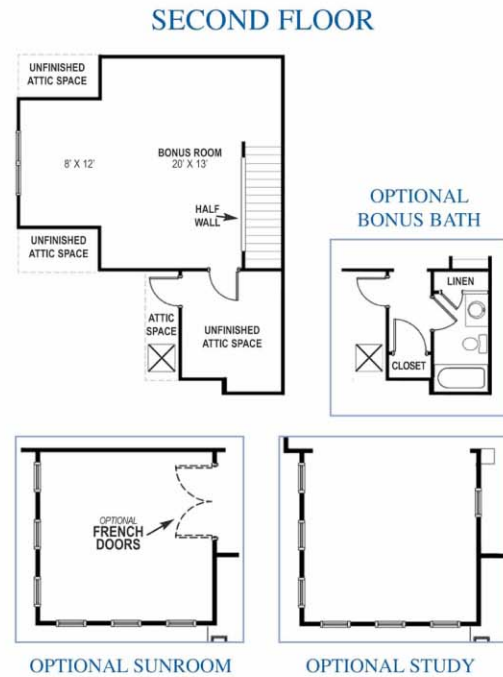

# VILLA HOMES - THE CRESCENT

WELDENFIELD HOMES  
*The Design of Your Life*

2,547 total square feet  
 Heated - 1,978 square feet  
 Garage Area - 462 square feet  
 Covered Area - 107 square feet

Conceptual Illustration. Subject to change without prior notice.