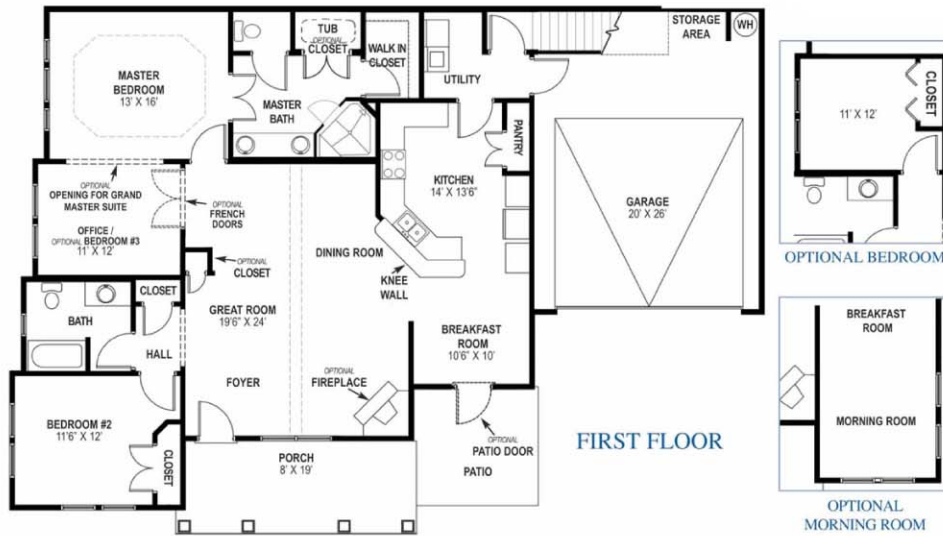

VILLA HOMES - THE PALMETTO

WELDENFIELD HOMES
The Design of Your Life

2,762 total square feet

Heated - 2,147 square feet

Garage Area - 462 square feet

Covered Area - 153 square feet

Conceptual Illustration. Subject to change without prior notice.