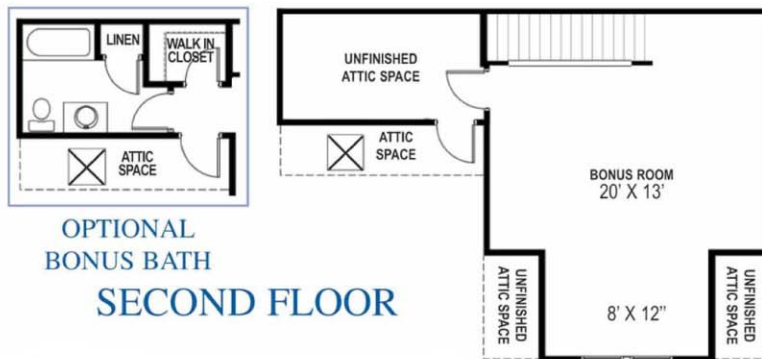

VILLA HOMES - THE PALMETTO

WELDENFIELD HOMES
The Design of Your Life

2,762 total square feet

Heated - 2,147 square feet

Garage Area - 462 square feet

Covered Area - 153 square feet

Conceptual Illustration. Subject to change without prior notice.